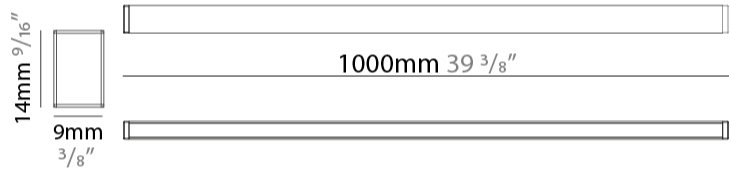

PROJECT
TYPE
SPECIFIER
QUANTITY
DATE

CORTO SURFACE

A1250003-

base number Color
Temperature

1. To build a product code in our configurator select the specify button on the base model # product page
2. To build a manual product code on this datasheet choose from the options listed below in blue font and add the suffix to the base model #

GENERAL

Series: Corto
Brand: Unonovesette
Division: Architectural
Mounting Type: Surface
Mounting Location: Under Steps
Subcategory: Profile

PHYSICAL

Shape: Rectangle
Length (mm): 1000
Length (in): 39 3/8"
Width (mm): 9
Width (in): 1/3
Height (mm): 14
Height (in): 5/9
Light Distribution: Direct
Weight (kg): 0.14
Weight (lbs): 0.30
Diffuser: Opal PMMA
Fixture Finish: ANA
Fixture Material: Extruded Aluminum
Cable Details: 450mm cable 2x0.5 mm2

ELECTRICAL

Lamp Type: LED
Input Wattage (W): 21-28
Total Output Wattage (W): 17.8
Dimming: Non-Dimming / Phase Dimming (120Vac only) / 0-10V Dimming
Driver Included: No
Driver Location: Remote
Driver Type: Constant Voltage - Universal
Driver Class: Class 2
Input Voltage (V): 120 - 277
Output Voltage (V): 24

LED

Color Temperature (°K): 2700 / 3000 / 4000
Max. Delivered Lumen (lm): 1440
CRI: >85 CRI
Lamp Life (hrs): 100000

OPTICAL

Optic°: 180
Beam Angle: Diffused
Adjustability: Fixed

RATINGS AND CERTIFICATIONS

Certified By: Certified for North American Standards
IP rating: IP40